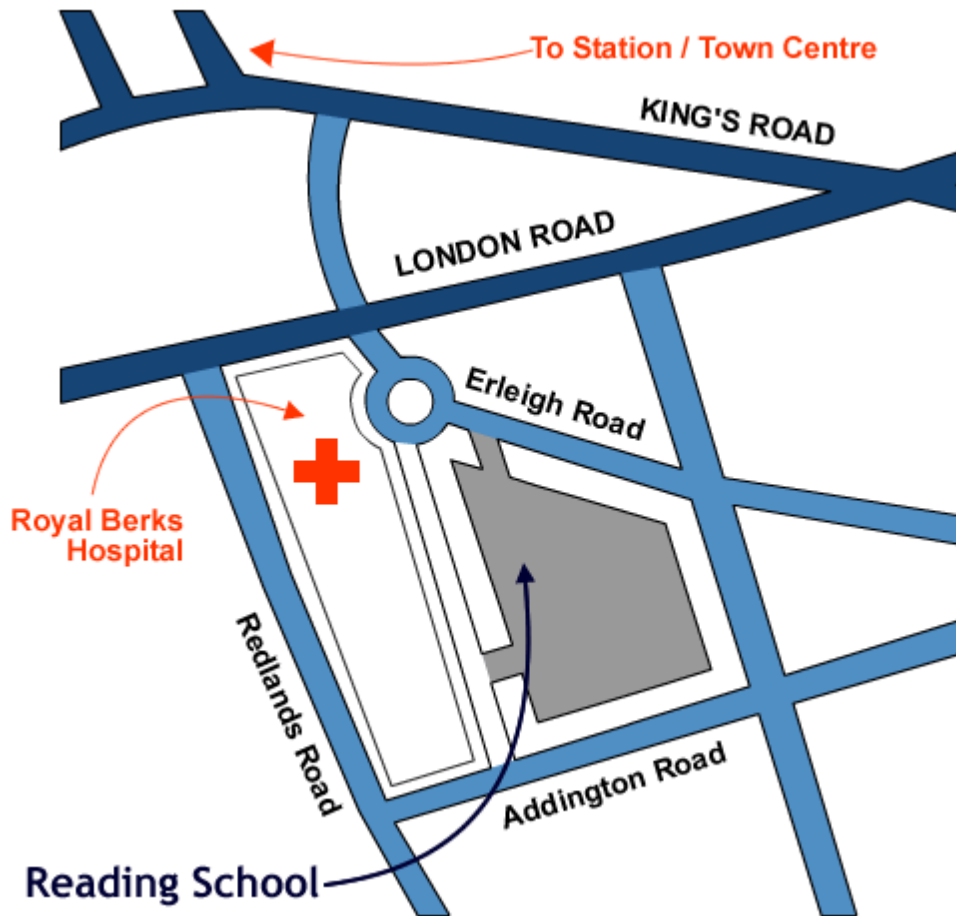

READING SCHOOL

Erleigh Road, Reading, RG1 5LW

Tel: 0118 9015600

The nearest bus stop is located just outside the side entrance on Craven Road (opposite the hospital), and is served by bus numbers N2A, N3, 9, 18, 19, 42 and 144 from the station.

For a more detailed set of maps of the school, please visit Multimap.co.uk.

For more detailed bus information, please visit the Reading Buses website.