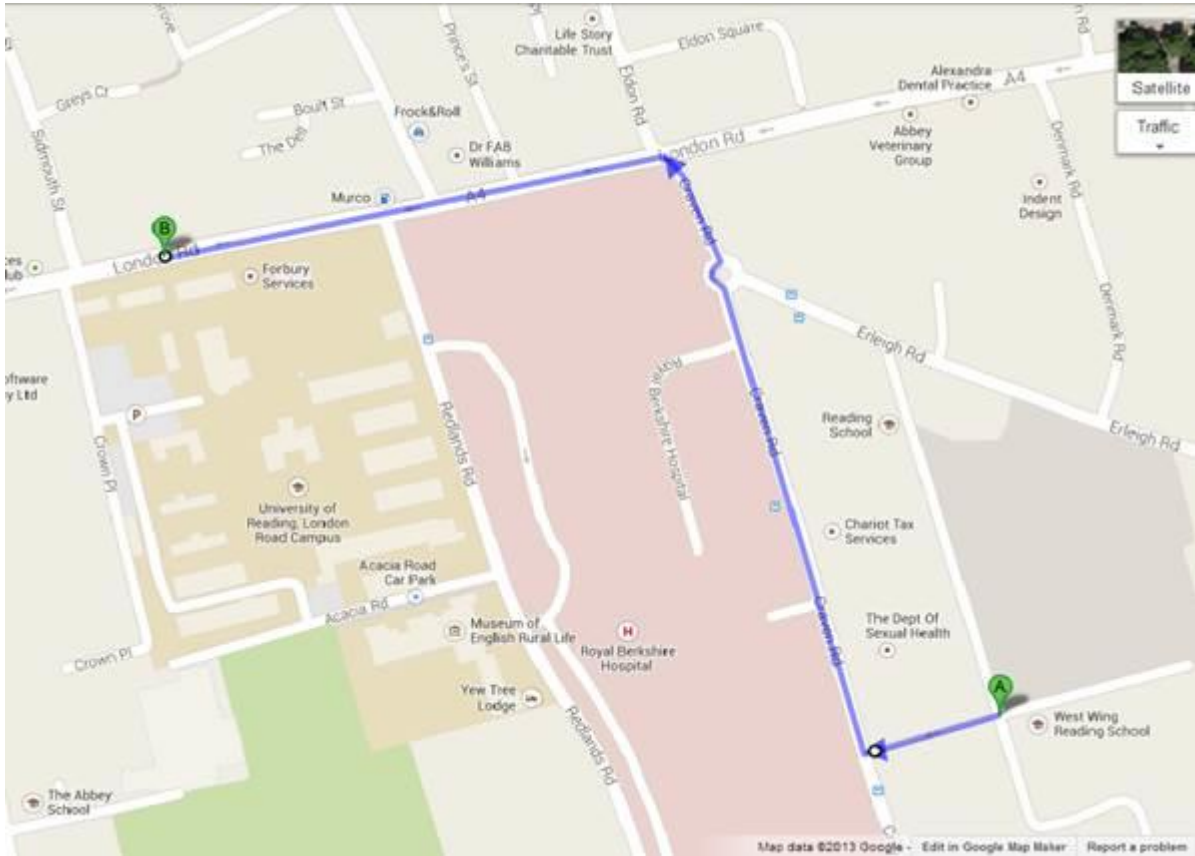

Directions for Senior Prize Giving

Map of route to campus entrance on London Road Entrance from Reading School:

Entrance to University Campus, The Great Hall on London Road

Whiteknights Campus via Shinfield Road entrance – Please ensure you display parking permit – spaces are not guaranteed.