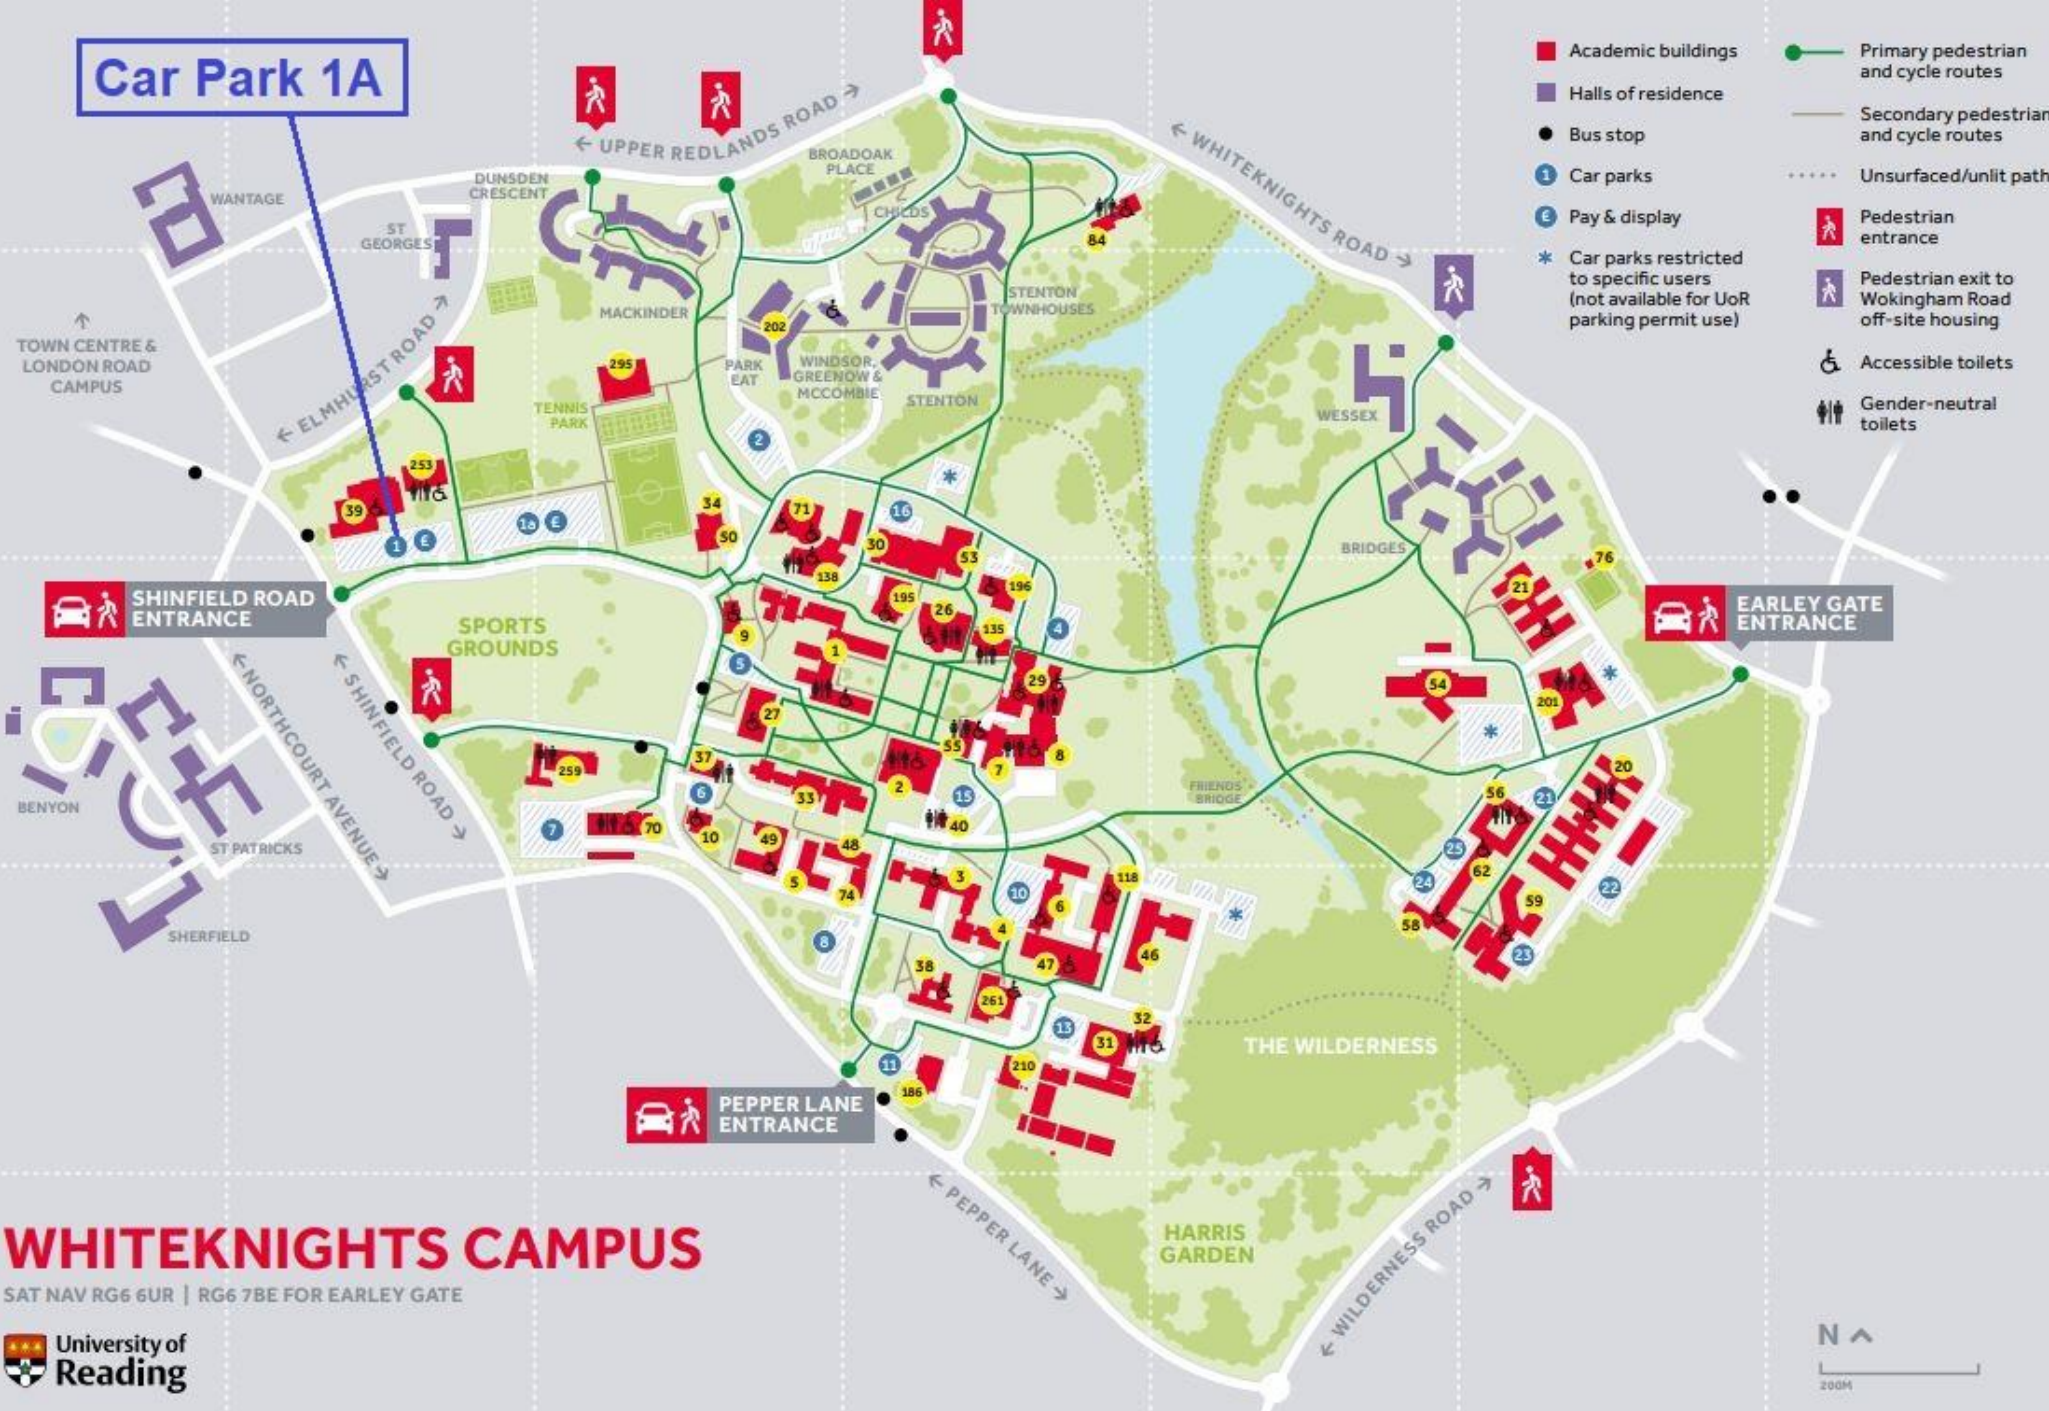

# Car Park 1A

- Academic buildings
- Halls of residence
- Bus stop
- P Car parks
- E Pay & display
- \* Car parks restricted to specific users (not available for UoR parking permit use)
- Primary pedestrian and cycle routes
- Secondary pedestrian and cycle routes
- - - - Unsurfaced/unlit paths
- 🚶 Pedestrian entrance
- 🚶 Pedestrian exit to Wokingham Road off-site housing
- ♿ Accessible toilets
- ♂ ♀ Gender-neutral toilets

## WHITEKNIGHTS CAMPUS

SAT NAV RG6 6UR | RG6 7BE FOR EARLEY GATE